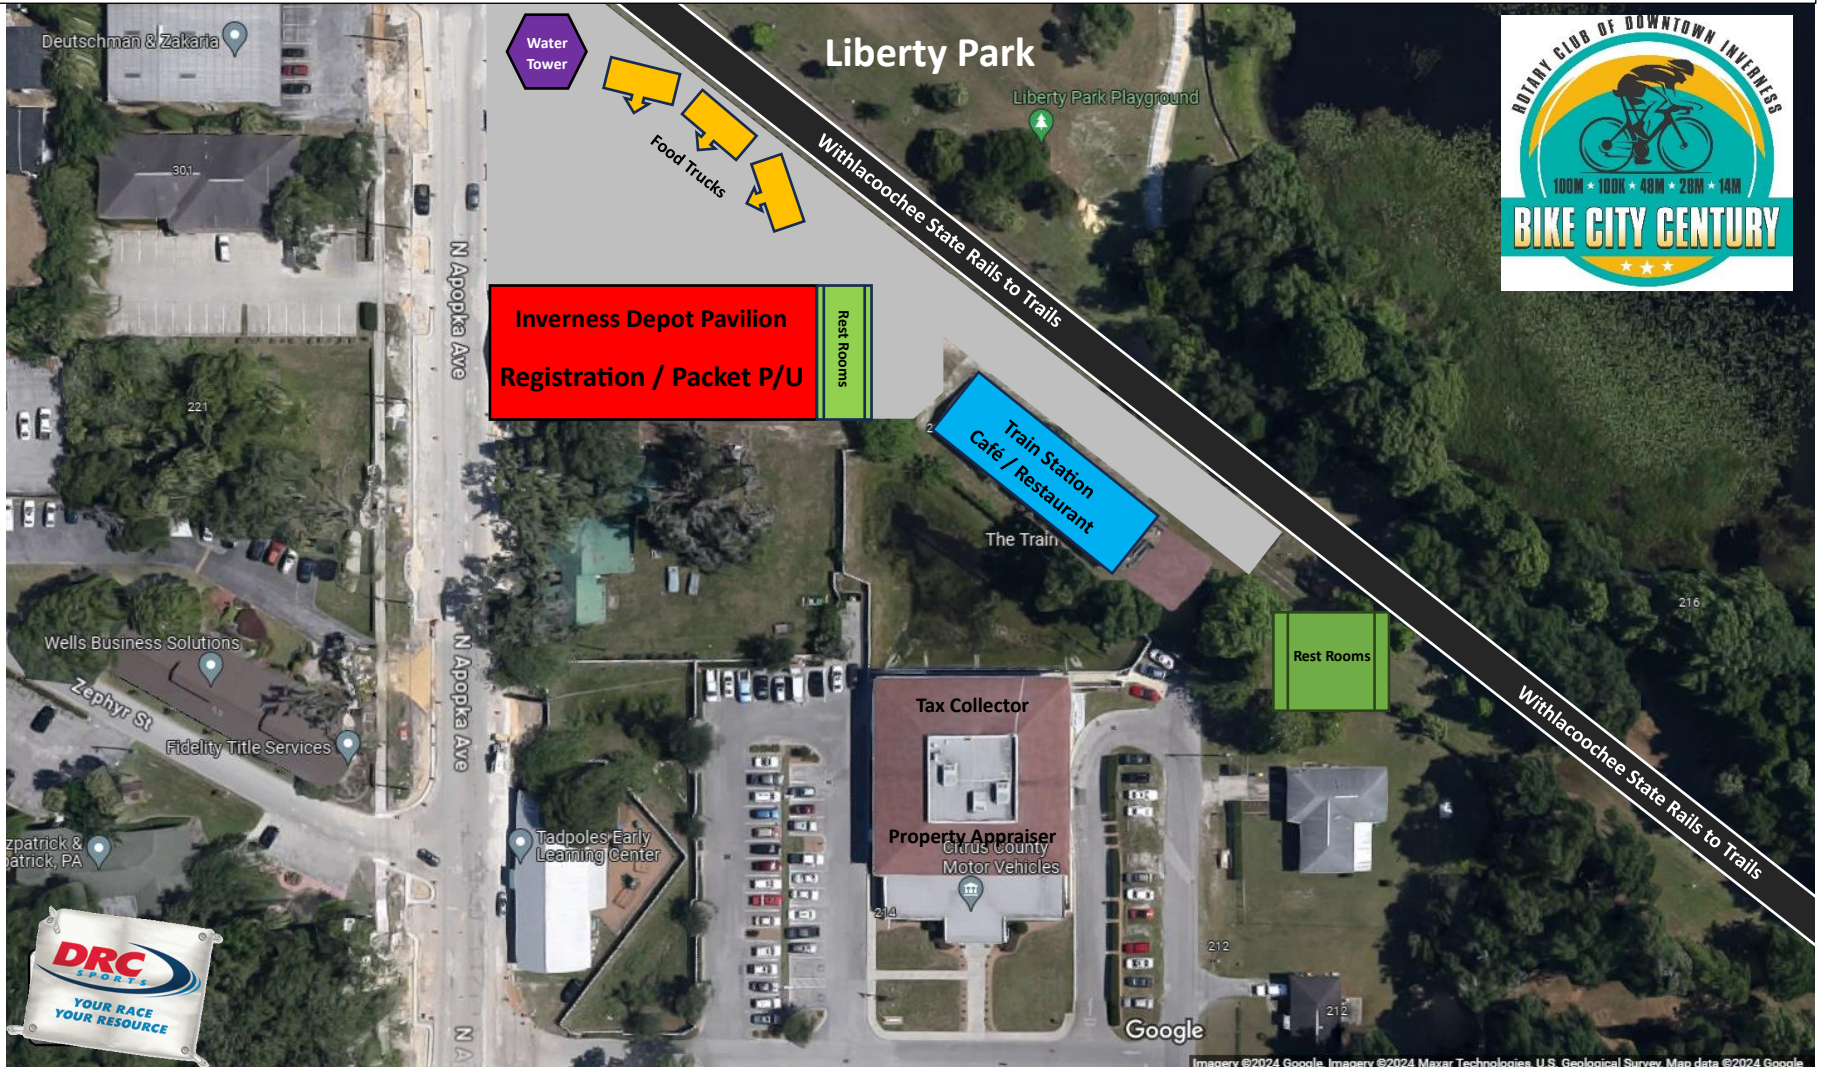

Bike City Century Ride

Registration / Packet Pick-up at Inverness Train Depot Pavilion Site Map

Registration / Packet Pick-up / Depot Pavilion

Train Station Café / Restaurant

State Trail

Water Tower

Bathrooms

Food Truck

Bike City Century Ride, Inverness, FL

Parking Map

Available Parking  No Parking  Water Tower 

Registration / Packet Pick-up Depot Pavilion  Train Station Café / Restaurant  Bathrooms 